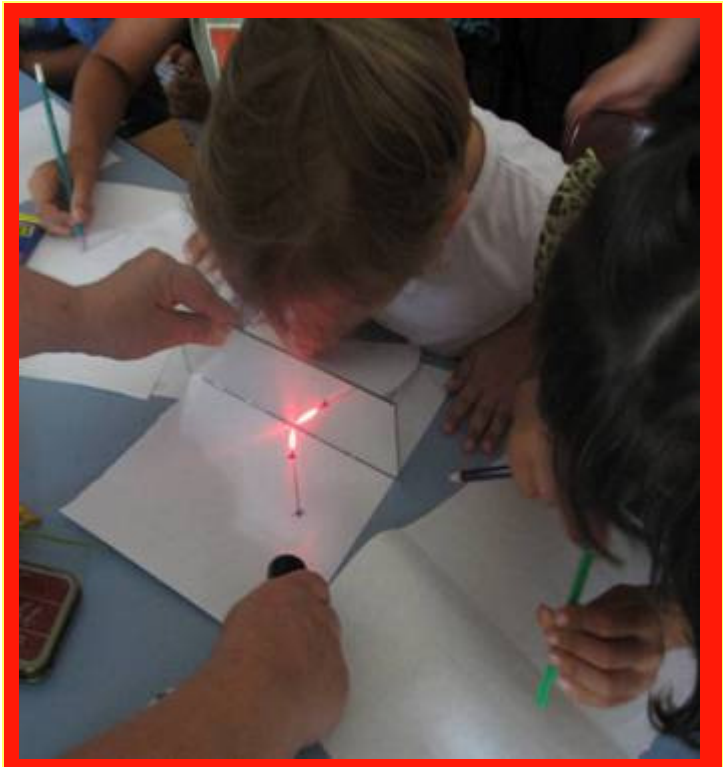

Light reflection

UNIUNEA EUROPEANĂ

MINISTERUL MUNCII,
FAMILIEI ȘI
PROTECȚIEI SOCIALE
AMPOS DRU

FONDUL SOCIAL
EUROPEAN
POS DRU
2007-2013

INSTRUMENTE
STRUCTURALE
2007 - 2013

MINISTERUL EDUCAȚIEI,
CERCETĂRII ȘI INOVĂRII
OI POS DRU

Institutul National
pentru Fizica
Laserilor, Plasmei si
Radiatiei